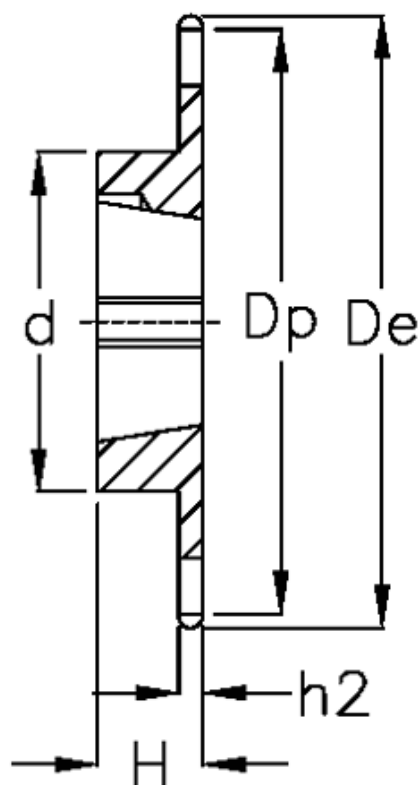

Article number: 616031006028

Description: Taperbored sprocket 10 B-1 Z=28 simplex
for bushing 2012

Measures

C	= 1.6
d	= 90
De	= 148.7
Dp	= 141.78
For bush	= 2012
For chain size	= 5/8" x 3/8"
For chain type	= 10 B-1
H	= 32

h1	= 9.1
Material	= Stål
Number of teeth	= 28